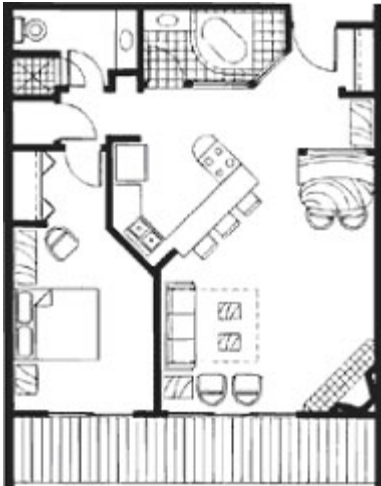

ROOM TYPE DESCRIPTIONS

HOTEL ROOM – 90 UNITS AVAILABLE

\$140.00

- Sitting area - Private bath
- Bedding Varies
- 380 Sq. Ft.

DELUXE STUDIO – 125 UNITS AVAILABLE

\$156.00

- One Queen Bed
- One Queen Pull-out
- Mini Kitchen
- Spa Tub
- 462 Sq. Ft

1 BEDROOM SUITE – 100 UNITS AVAILABLE

\$168.00

- One Queen Bed
- One Queen Pull-out
- Complete Kitchen
- Fireplace
- Private Balcony
- 717 Sq. Ft.

1 BEDROOM PREMIUM SUITES – 20 UNITS AVAILABLE

\$220.00

- One Queen Bed
- One Queen Pull-out
- Complete Kitchen
- Spa Tub
- Fireplace & private balcony
- 775 Sq. Ft.

2 BEDROOM SUITE – 130 AVAILABLE

\$236.00

THIS IS THE ROOM TYPE THAT ALL PLANET HOCKEY STUDENTS WILL BE STAYING IN WITH PLANET HOCKEY COACHES.

- One Queen or King Bed
- One Queen Pull-out
- Two Queen Beds in second bedroom
- Complete Kitchen
- Fireplace
- Private Balcony
- 1223 Sq. Ft.